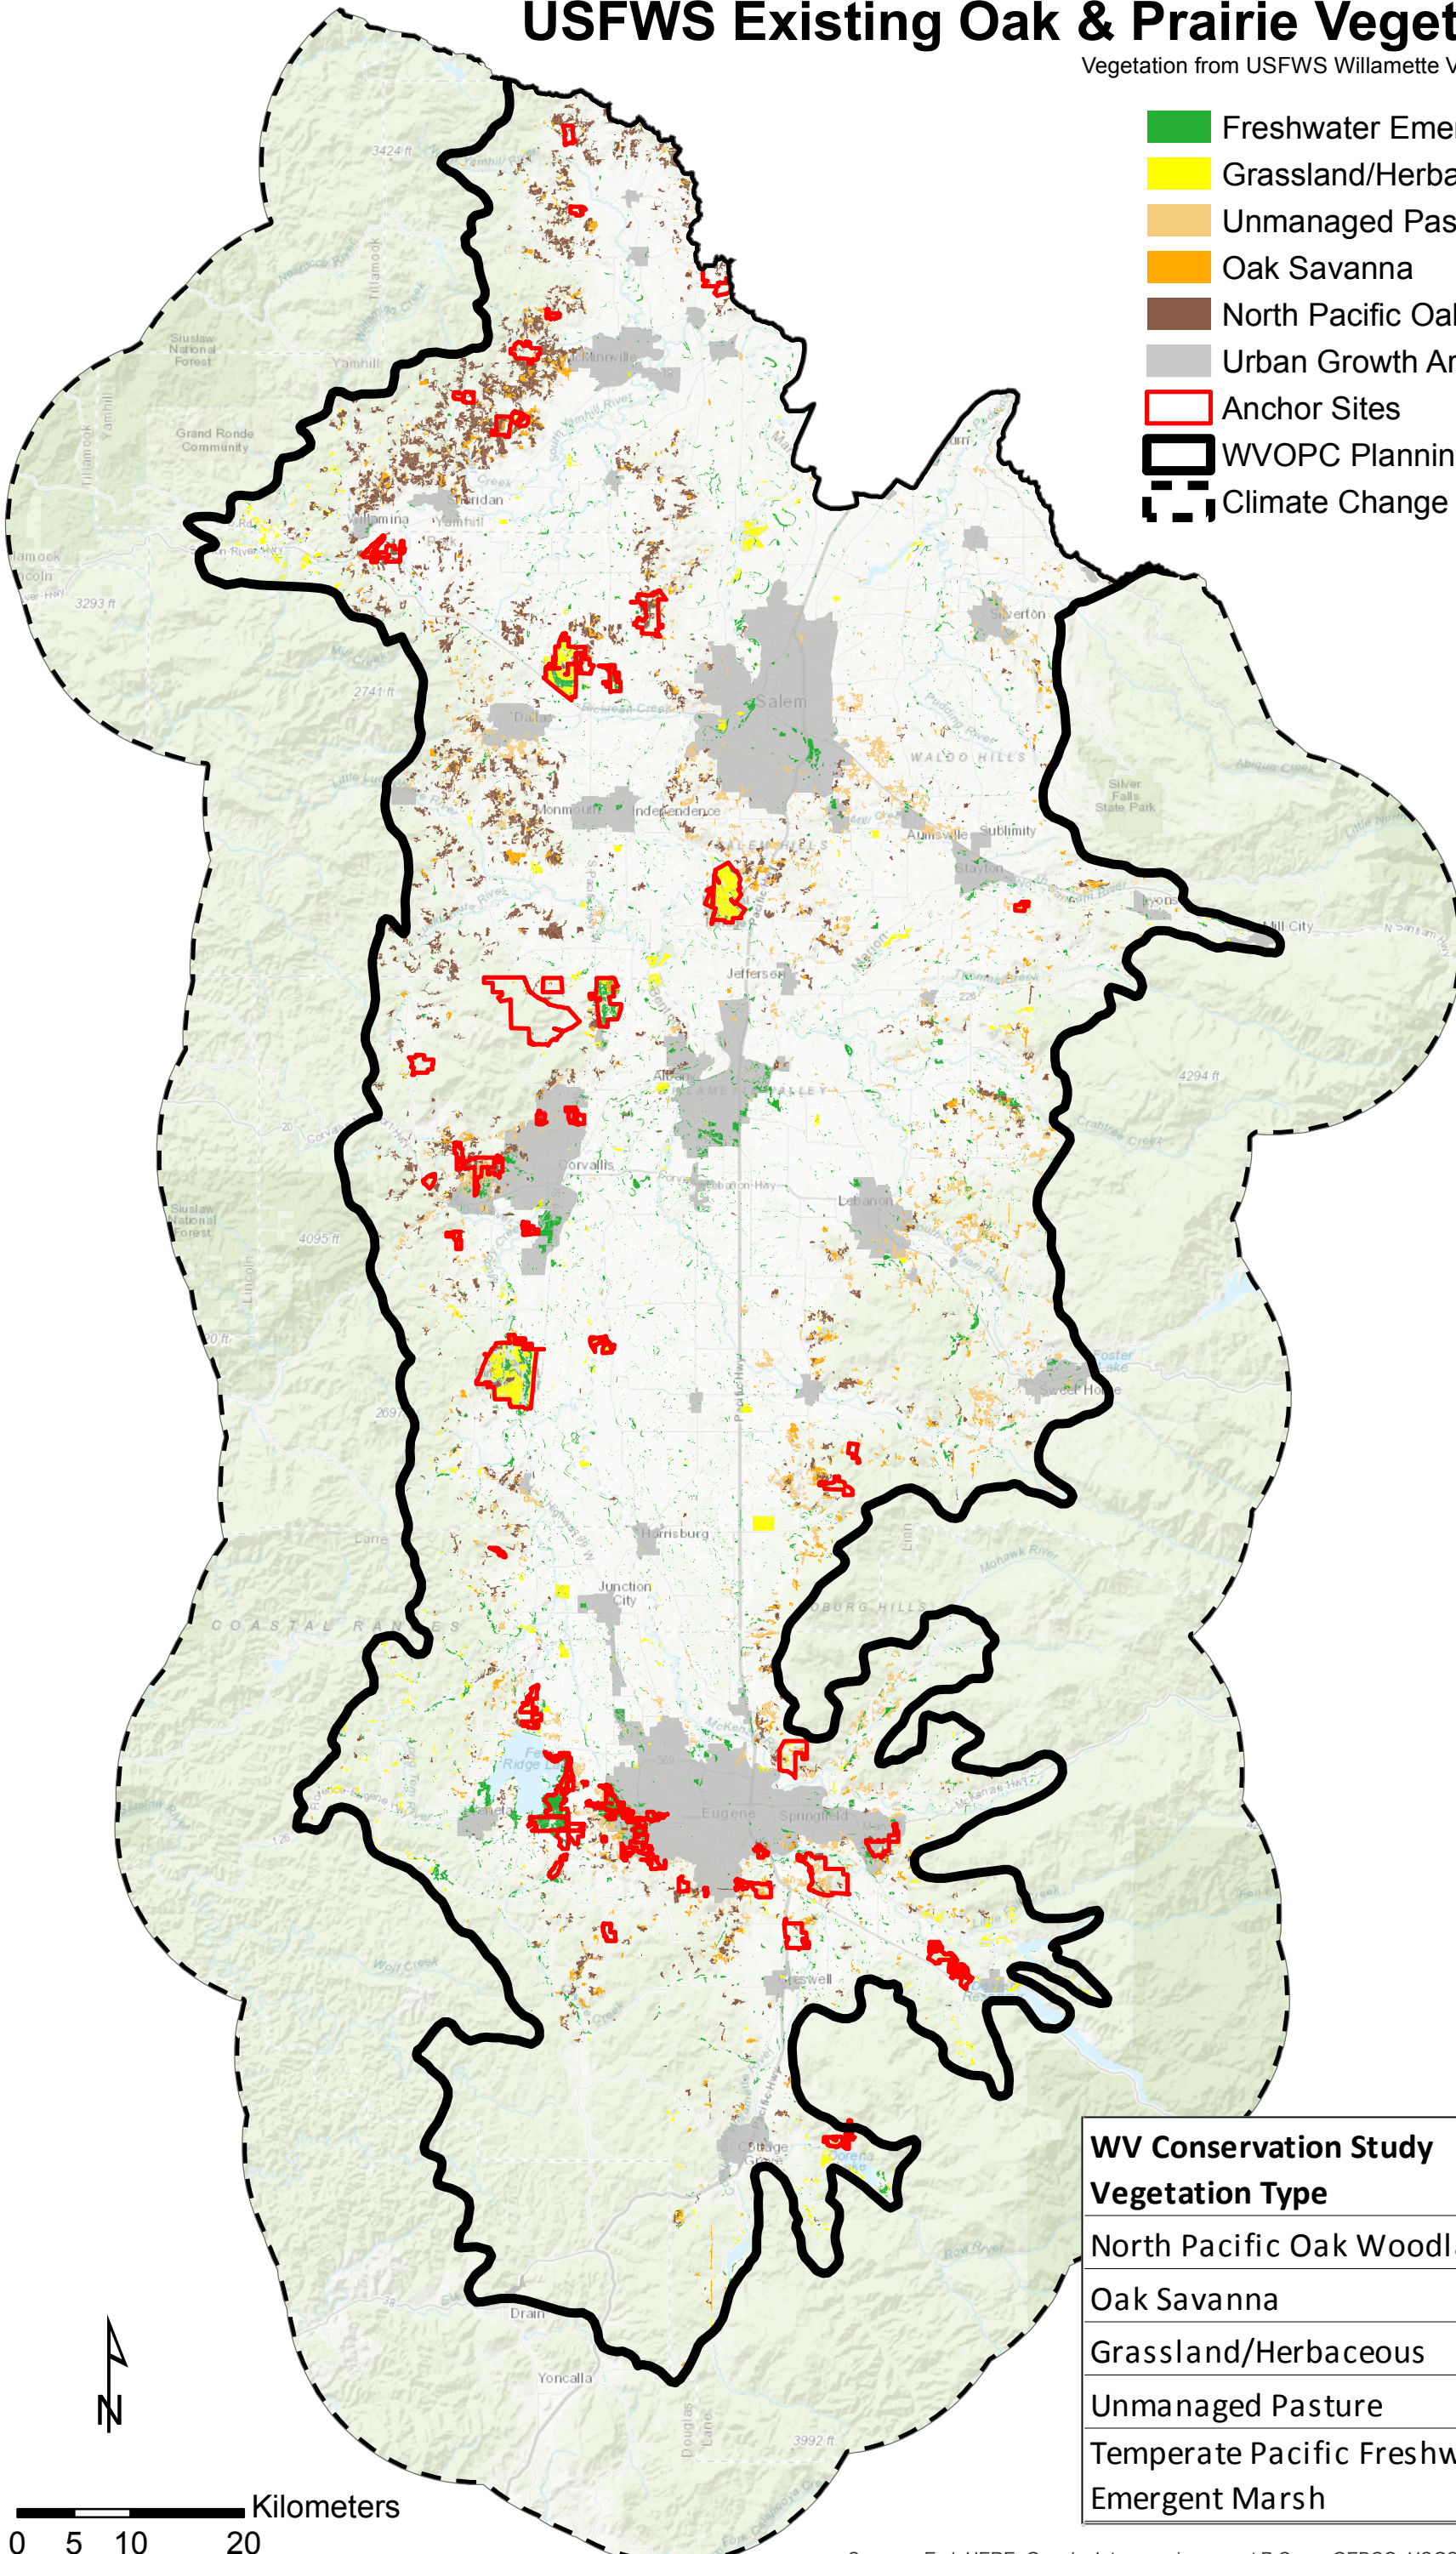

# WV Oak and Prairie Cooperative USFWS Existing Oak & Prairie Vegetation Map

Vegetation from USFWS Willamette Valley Conservation Study

- Freshwater Emergent Marsh
- Grassland/Herbaceous
- Unmanaged Pasture
- Oak Savanna
- North Pacific Oak Woodland
- Urban Growth Areas
- Anchor Sites
- WVOPC Planning Area
- Climate Change Resiliency Zone

WV Conservation Study	
Vegetation Type	Acres
North Pacific Oak Woodland	59,418
Oak Savanna	16,648
Grassland/Herbaceous	19,288
Unmanaged Pasture	29,804
Temperate Pacific Freshwater Emergent Marsh	34,022

Sources: Esri, HERE, Garmin, Intermap, increment P Corp., GEBCO, USGS, FAO, NPS, NRCAN, GeoBase, IGN, Kadaster NL, Ordnance Survey, Esri Japan, METI, Esri China (Hong Kong), swisstopo, © OpenStreetMap contributors, and the GIS User Community